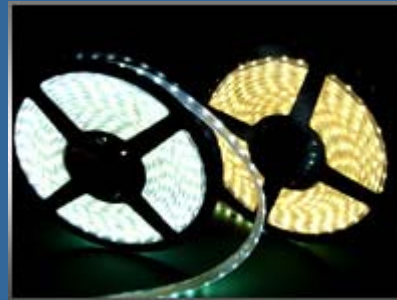

■ **MENU**

● Waterproof Flexible SMD LED Strip Type **MINIROPE™**

Model Number	Color	Length (m)	LED Q'ty	LED Type	Light Output (med)	Light Output (lumen)	Beam Angle (degrees)	Voltage (V DC)	Current (Amps)	Max. Power Consumption (W)	Continuous Connection (m)
SC-TWF2-R	Red	5	300	1210/3528 SMD top LED	300x600	450	120	12	1.7-2	24	15
SC-TWF2-Y	Yellow	5	300		300x600	450	120	12	1.7-2	24	15
SC-TWF2-B	Blue	5	300		300x250	300	120	12	1.7-2	24	15
SC-TWF2-G	Green	5	300		300x650	500	120	12	1.7-2	24	15
SC-TWF2-W	White	5	300		300x1200	600	120	12	1.7-2	24	15
SC-TWF2-WW	Warm White	5	300		300x850	450	120	12	1.7-2	24	15
SC-TWF2-RGB	RGB	5	150	5060 SMD top LED	150x1500	625	120	12	2.6-3	36	10

Features

1. Flexible enough to be bent at any angles
2. Totally waterproof, IP68
3. Designed for free cutting every 3 LEDs
4. User can use DIY accessories for easy connection of cutting sections
5. UV resistant, suitable for outdoor application
6. Much brighter than normal rope light

■ **Indhold/Contents**

■ **Kontakt/Contact**

■ **Farve koordinater /Colour Coordinates**

Application

1. Cove lighting
2. Architectural lights for canopy, corridor, window, archway
3. Backlight or edge lighting for signs
4. DIY lights for home use
5. Path and contour marking
6. Decorative lights for holiday, event, show, exhibition
7. Other outdoor use