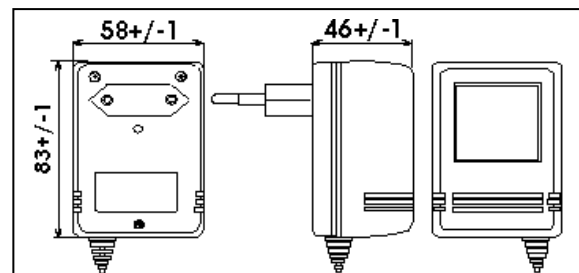

A4(2)
 AC-AC up to 24VA
 AC-DC up to 14.2VA

Note:
 Regulated AC-DC up to 7.5VA
 housing is (LxBxW):
 89±1x61±1x47±1