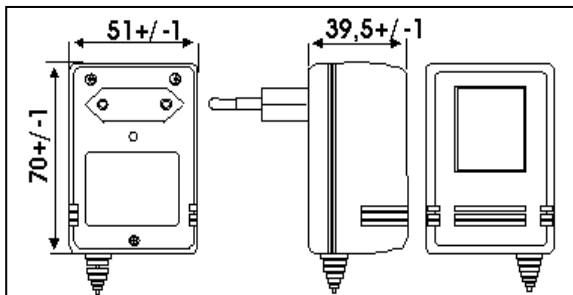

A3(1)
AC-AC up to 8.2VA
AC-DC up to 4.8VA
AC-DC regulated up to 2.4VA