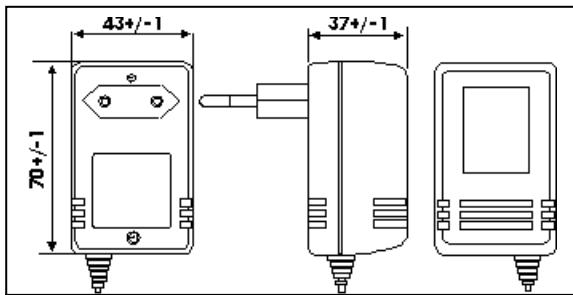

Dimensions of Linear Wallmount Adaptor Housings

Dimensioner af lineære net stik adapter huse

Power Incentive

Noerre Farimagsgade33, DK-1364 Copenhagen K
 Tel.: +45 4818 9588
 Fax: +45 4818 9589
 E-mail: sales@powerincentive.dk
www.powerincentive.dk

A4(2)
 AC-AC up to 24VA
 AC-DC up to 14.2VA

Note:
 Regulated AC-DC up to 7.5VA
 housing is (LxBxW):
 89±1x61±1x47±1