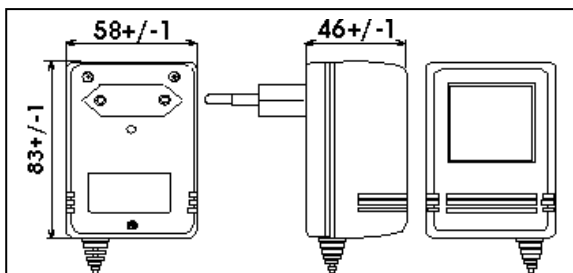

A4(1)
AC-AC up to 18.9VA
AC-DC up to 10.5VA