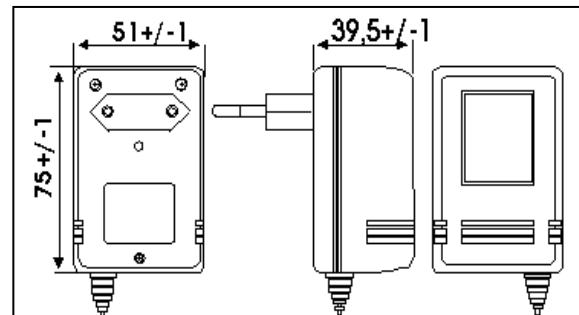

A3(2)
AC-AC up to 10.5VA
AC-DC up to 7.5VA